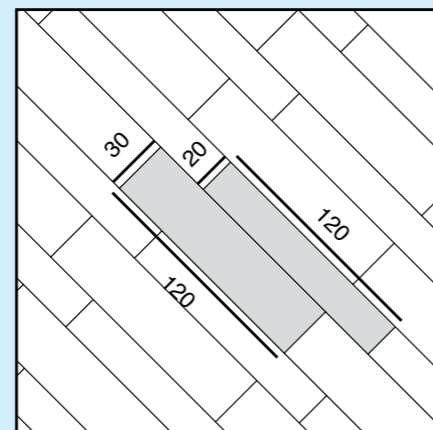

### Sizes & Finish

30 x 120 Wood Effect R9

20 x 120 Wood Effect R9

Inkjet Technology

### Basic Tile Colours

Bianco

Fumo

Ebano

Noce

Miele

Greige

When laying, you are recommended not to stagger the rectangular tiles by more than 20-25 cm (8"-10")

30 x 120 cm  
20 x 120 cm

HRONDT023  
HRONDT028

Bianco

30 x 120 cm  
20 x 120 cm

HRONDT024  
HRONDT029

Fumo

30 x 120 cm  
20 x 120 cm

HRONDT025  
HRONDT030

Ebano

30 x 120 cm  
20 x 120 cm

HRONDT026  
HRONDT031

Noce

30 x 120 cm  
20 x 120 cm

HRONDT027  
HRONDT032

Miele

30 x 120 cm  
20 x 120 cm